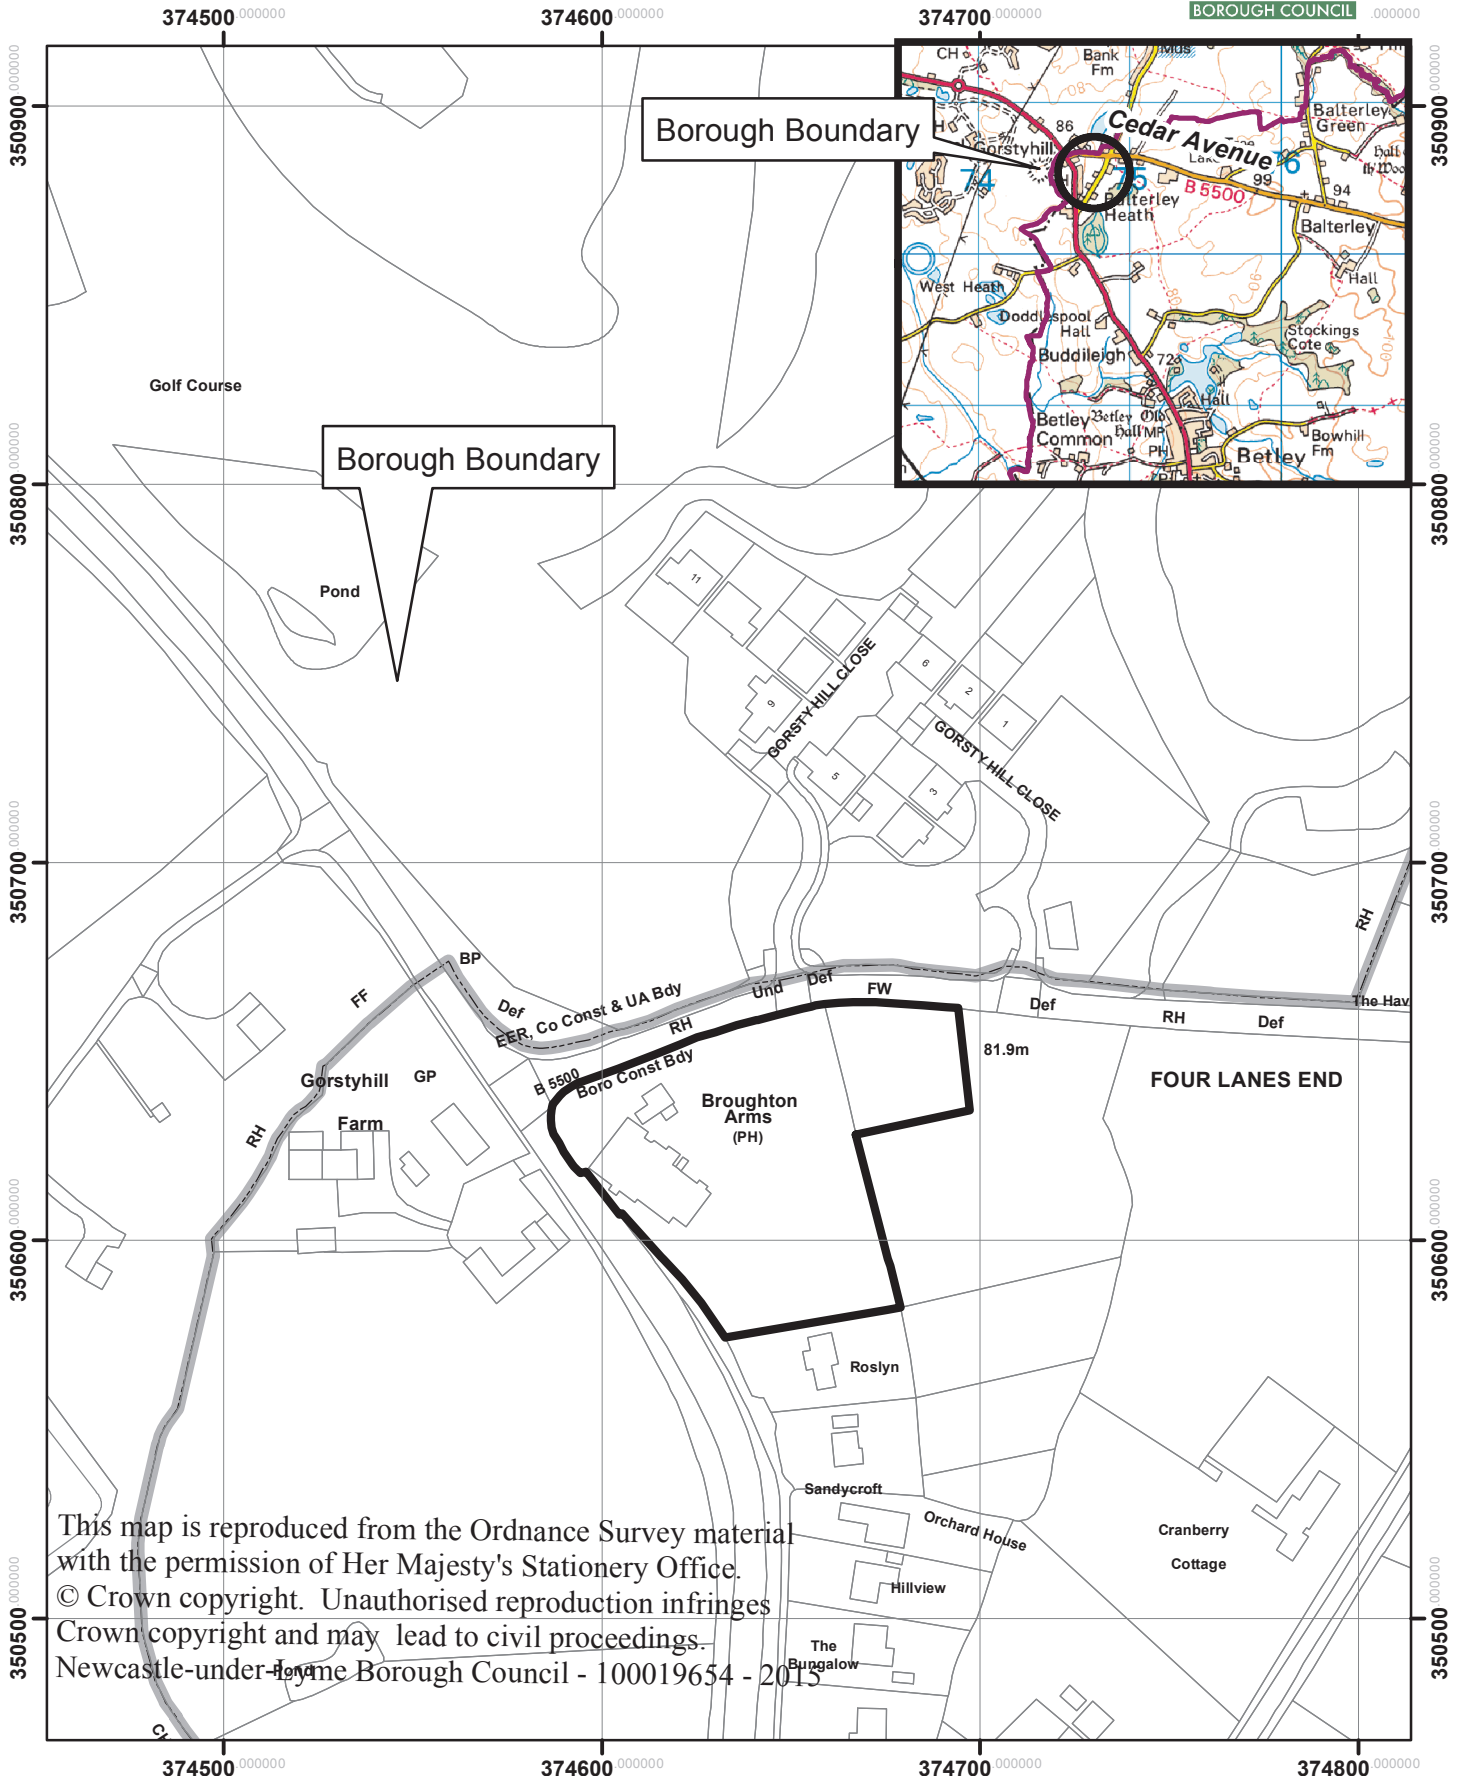

Broughton Arms, Newcastle Road, Balterley

15/00964/FUL

This map is reproduced from the Ordnance Survey material with the permission of Her Majesty's Stationery Office. © Crown copyright. Unauthorised reproduction infringes Crown copyright and may lead to civil proceedings. Newcastle-under-Lyme Borough Council - 100019654 - 2015